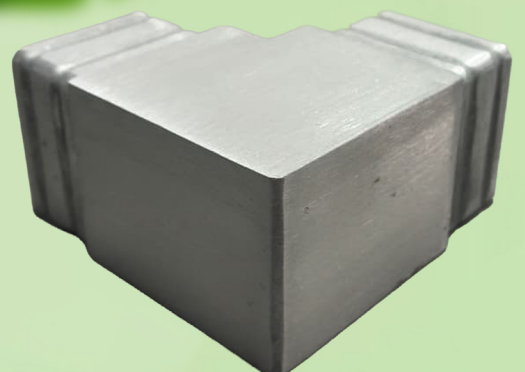

# ALUTREND

90 Degree Joiner

ALLUMINIUM

MILL FINISH

RAILLING CORNER JOINTER

MOQ  
**1000**  
PCS