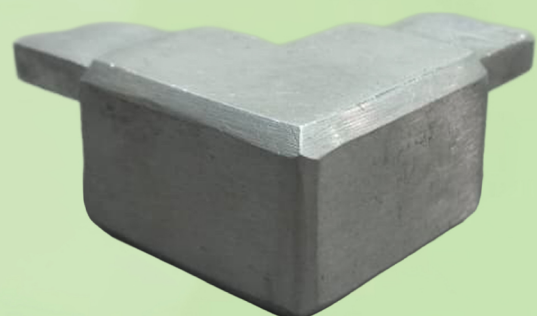

ALUTREND

90 Degree Joiner

ALLUMINIUM

MILL FINISH

25x25 MM

RAILLING CORNER JOINTER

MOQ

1000

PCS